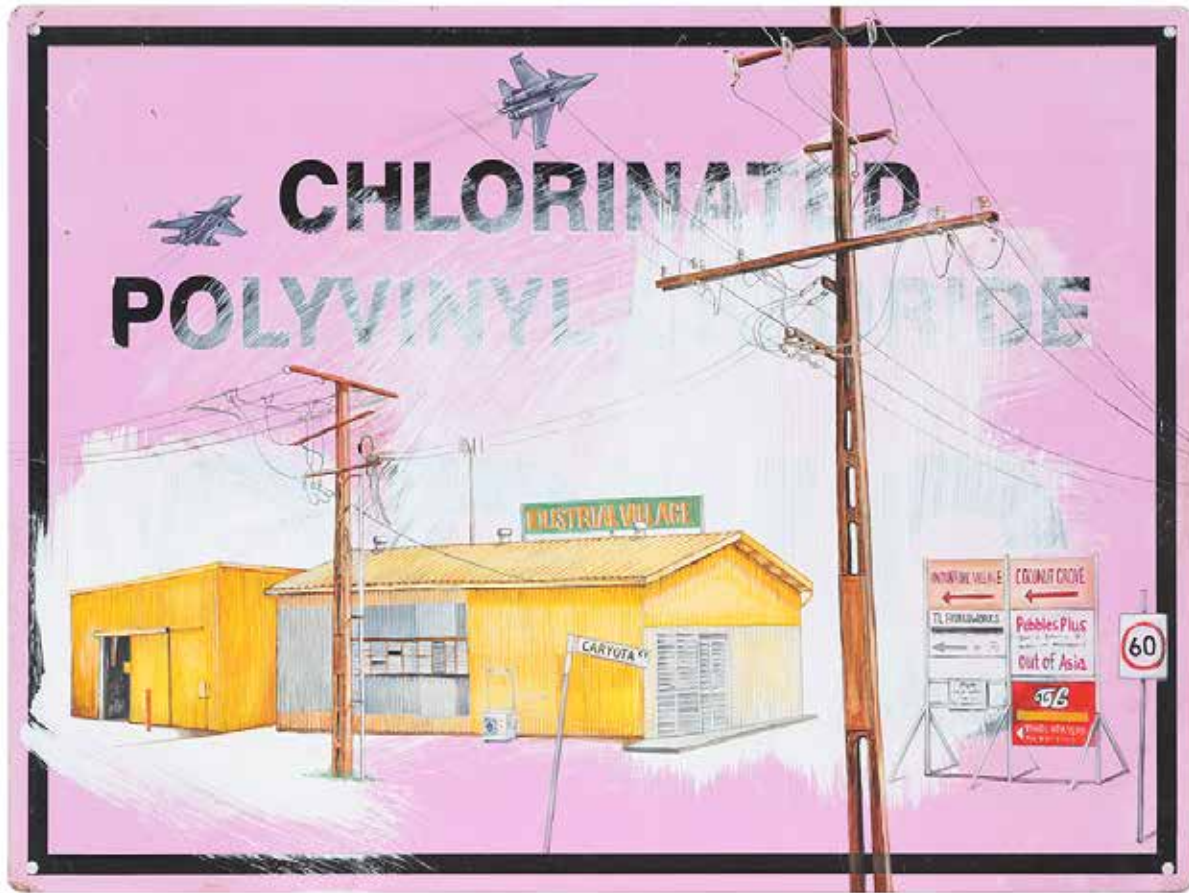

Pitch Black
2022
Acrylic and oil on found road sign
60 x 45 cm
PRW2-22

$2400