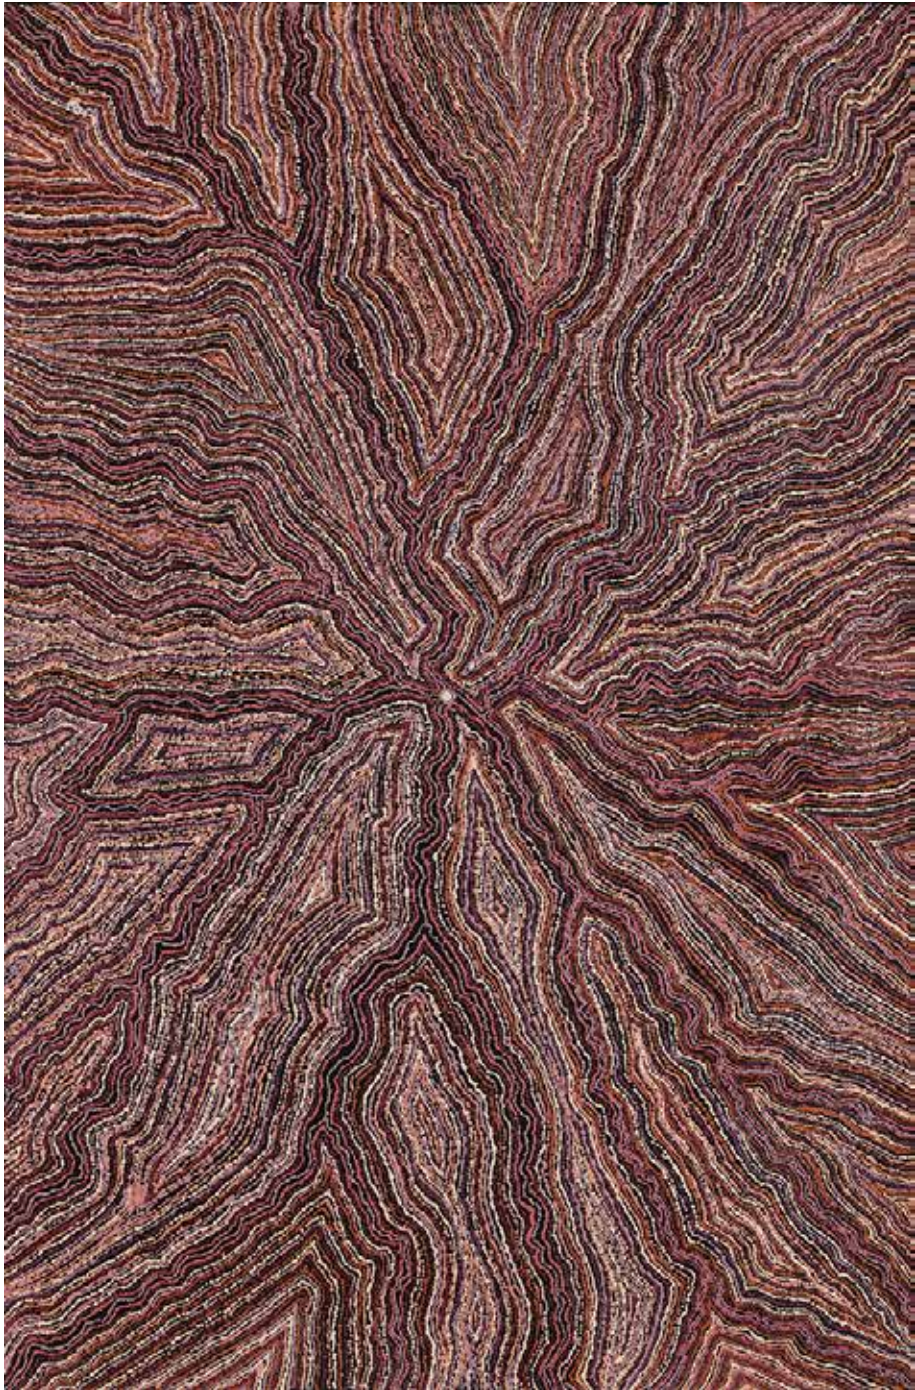

BETTY CAMPBELL
Minymaku Tjukurpa (Women's Story)
2022
acrylic on linen
152 x 122 cm
861-22

\$4,200

BETTY CAMPBELL
Minymaku Tjukurpa (Women's Story)
2022
acrylic on linen
182 x 122 cm
864-22

\$5,100

PAPULANKUTJA ARTISTS