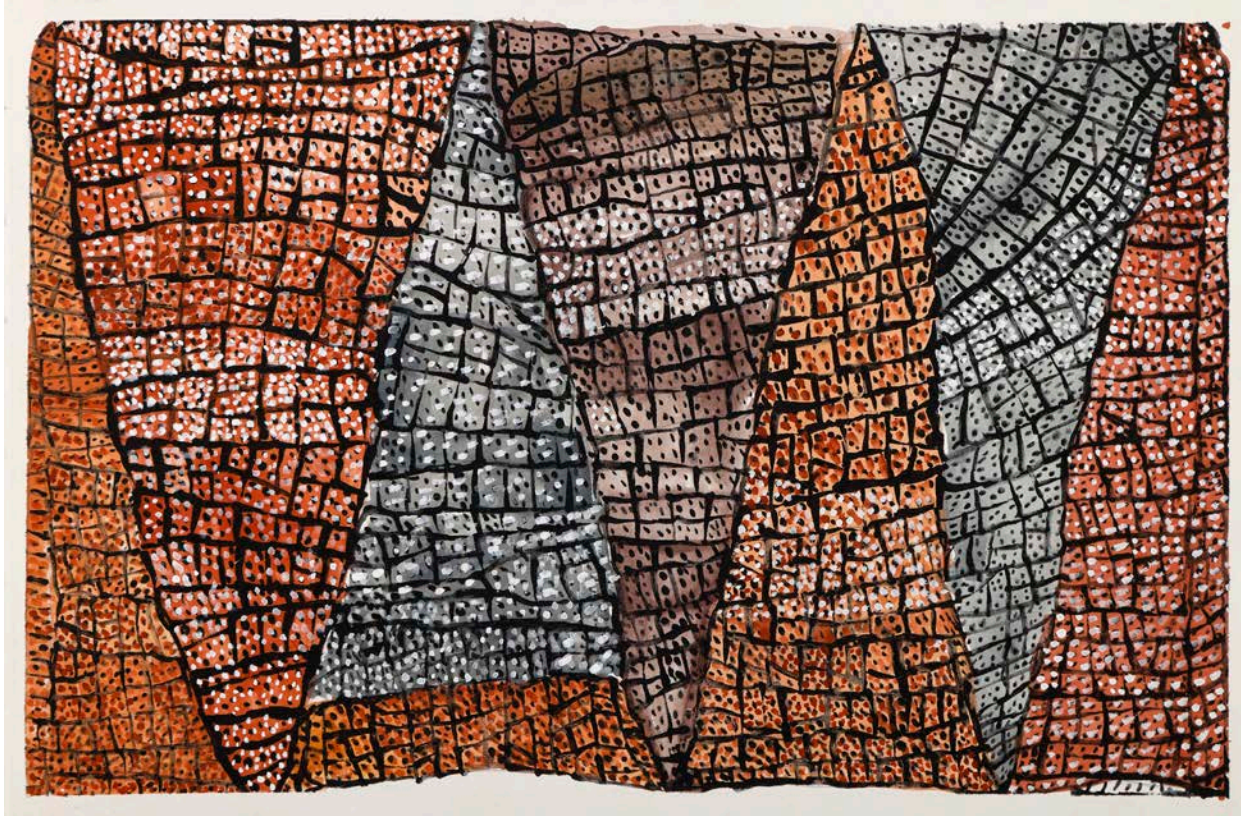

JANE MARGARET TIPUAMANTUMIRRI
Jilamara, 2022
Watercolour and black gesso on waterford paper
38 x 56 cm
82-22 $1,200 (framed)