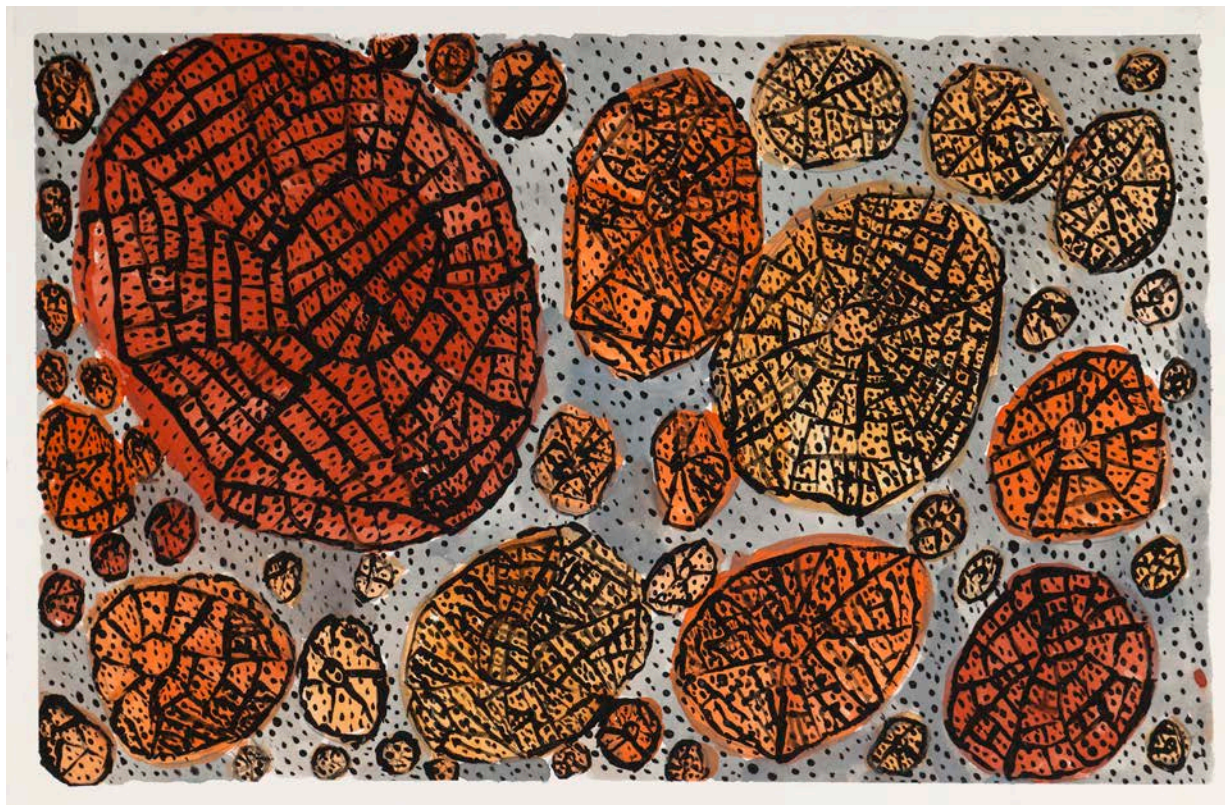

JANE MARGARET TIPUAMANTUMIRRI

Jilamara, 2022

Watercolour and black gesso on waterford paper

38 x 58 cm

542-22

$1,200 (framed)