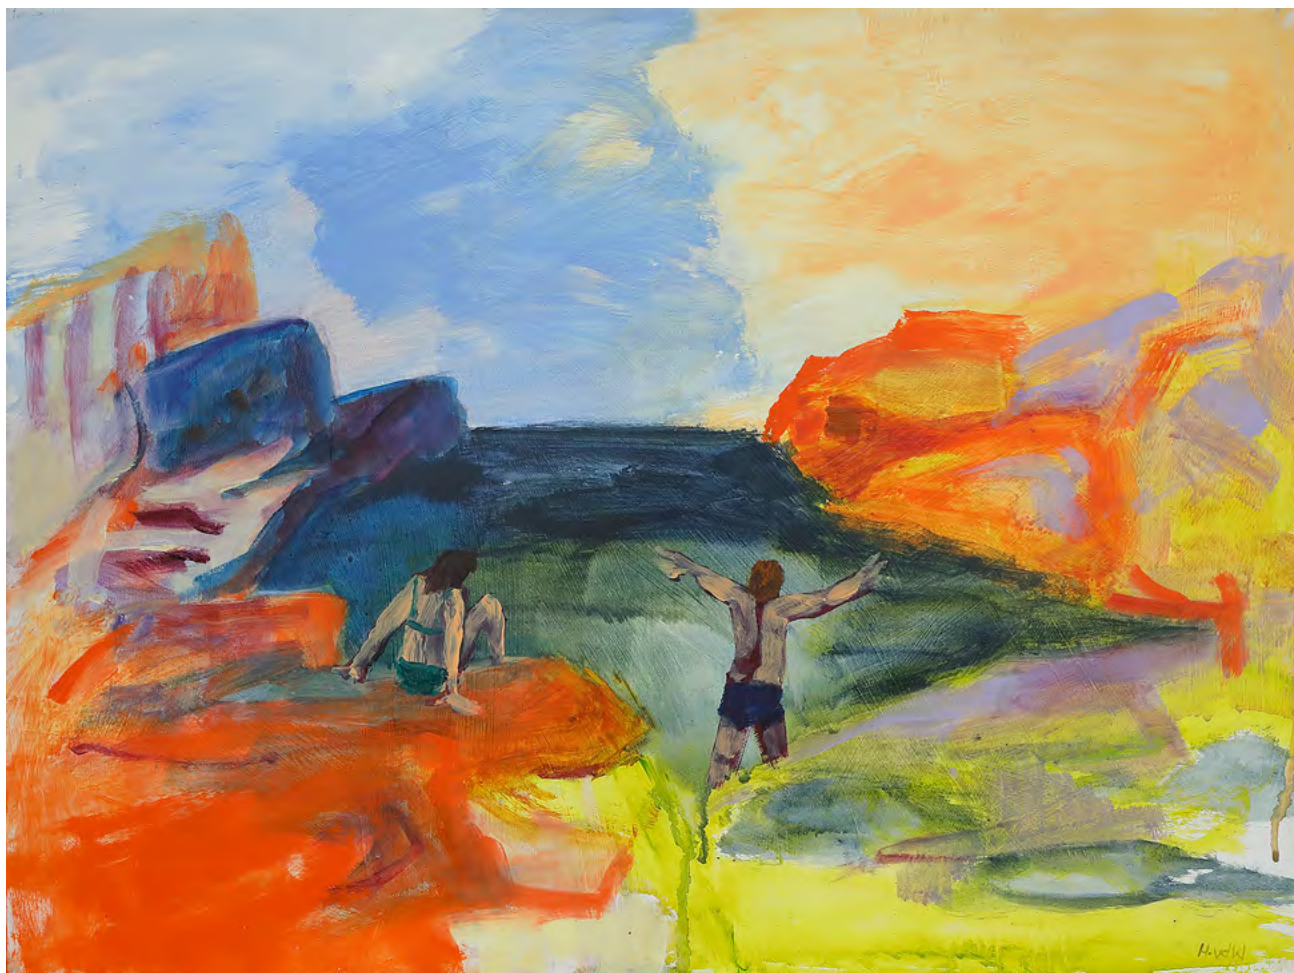

Now in their second duo exhibition 'In our Nature' the pair explore their fantastic reality living in some of the Northern Territories most beautiful environments, Hannah capturing the vivid and saturated landscape, the tranquil and sacred waterholes with figures whom immerse themselves in their cool waters, then Dave whom illuminates the ordinary, swept with deep shadows and bright light or a camp kitchen invaded by a local feathered friend and the long distant and dusty roads we must travel to find these places of magic.

It is in our nature to remember these places, to capture them, to paint and share them and it is in nature that both Hannah and Dave celebrate their life together and the beauty that surrounds them.

HANNAH VAN DER WAL  
*Wander*, 2023  
acrylic on board  
90 x 60 cm  
HW01-23

\$500

HANNAH VAN DER WAL  
*Memories of*, 2023  
acrylic on board  
46 x 61 cm  
HW13-23

\$950

HANNAH VAN DER WAL  
*Memories of West Arnhem*, 2023  
acrylic on board  
60 x 45 cm  
HW14-23

\$1,150 (framed)

HANNAH VAN DER WAL  
*Morning Glory*, 2023  
acrylic on board  
45 x 61 cm  
HW16-23

\$1,150 (framed)

HANNAH VAN DER WAL  
*On Top*, 2023  
acrylic on board  
45 x 61 cm  
HW17-23

\$1,150 (framed)

HANNAH VAN DER WAL  
*Skirting the Edges*, 2023  
acrylic on board  
61 x 46 cm  
HW18-23